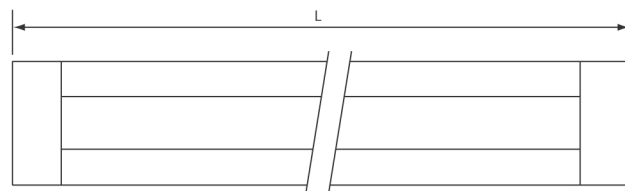

*you will need additional clearance at one or both end to plug in power cord and/or linking extension(s)

•ordering information

Nom. Length	Model #	Color Temperature	Voltage	Options	Accessories
	____	____	24	____	____
12"	flat LO-12	W 3000K	24 24 V DC	6WAC 6W 120-240V AC converter	C connector
19.5"	flat LO-19.5	N 4000K		12WAC 12W 120V-240 AC converter	CC connector cable
39.5"	flat LO-39.5	C 6200K		24WAC 24W 120V-240 AC converter	DC DC receptacle
				12W 12W power supply for hard wire*	PT pigtail for hard wire application
				18W 18W power supply for hard wire*	LD Leviton wall dimmer**
				25W 25W power supply for hard wire*	
				36W 36W power supply for hard wire*	*see full specs in power supply section
				25WD 25W dimmable power supply for hard wire*	**see full specs in dimmer section

Project	
Type:	
Catalog #: