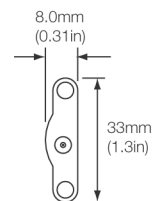

•specifications

Construction	Extruded aluminum body with polycarbonate end caps.
Finish	Polyester paint in light grey finish
Lens	Clear, acrylic lens
Lamps	SMD LED
Lumens	
Warm White	130 (lm/ft, lm/300mm)
Neutral White	160 (lm/ft, lm/300mm)
Cool White	200 (lm/ft, lm/300mm)
Color Temperature (CCT)	
Warm White	3000k
Neutral White	4000k
Cool White	6200k
Color Rendering Index (CRI)	
Warm White	78
Neutral White	75
Cool White	75
Power Consumption	
Warm White	3 (w/ft, w/300mm)
Neutral White	3 (w/ft, w/300mm)
Cool White	3 (w/ft, w/300mm)
Rated Life	50,000 hours @ 70% lumen maintenance
Listings	UL and cUL listed for damp locations
Voltage	24V DC
Dimming	available in hard wire application
Operating Temperature	-20° C to +40° C
Installation	Install into a standard 120V-240V receptacle using accessories or hard wire using an LED driver for 24V DC
Warranty	3 year warranty with proper installation and power supply usage

•dimensions

*you will need additional clearance at one or both end to plug in power cord and/or linking extension(s)

•ordering information

Nom. Length	Model #	Color Temperature	Voltage	Options	Accessories
	<input type="text"/>	<input type="text"/>	<input type="text" value="24"/>	<input type="text"/>	<input type="text"/>
12"	flat LO-12	W 3000K	24 24 V DC	6WAC 6W 120-240V AC converter	C connector
19.5"	flat LO-19.5	N 4000K		12WAC 12W 120V-240 AC converter	CC connector cable
39.5"	flat LO-39.5	C 6200K		24WAC 24W 120V-240 AC converter	DC DC receptacle
				12W 12W power supply for hard wire*	PT pigtail for hard wire application
				18W 18W power supply for hard wire*	LD Leviton wall dimmer**
				25W 25W power supply for hard wire*	
				36W 36W power supply for hard wire*	*see full specs in power supply section
				25WD 25W dimmable power supply for hard wire*	**see full specs in dimmer section